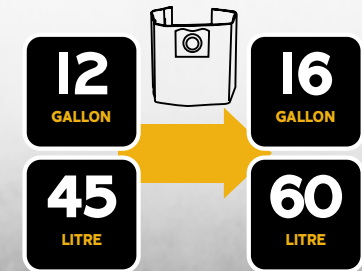

CHOOSE THE RIGHT FILTER FOR YOUR VAC

I. CHOOSE YOUR VAC SIZE

WORKSHOP cartridge filters come in 2 sizes:

- 3-4.5 gallon (11-17 L) WORKSHOP vacs plus the WS0500VA
- 5-20 gallon (19-72 L) WORKSHOP vacs except the WS0500VA

Use WS11045F or WS12045F
Depending on filtration

WS21200F, WS22200F, WS23200F, or WS24200F
Depending on application and filtration

2. DETERMINE LEVEL OF FILTRATION OR APPLICATION

The level of filtration you desire or application requirements determine which of the filters you need for your WORKSHOP wet/dry vac.

1. **For**
2. High-Volume Liquid
   - Water-Borne Debris

1. **Best For**
2. Sawdust
   - Typical Basement, Garage, or Car Dirt

1. **Best For**
2. Same as WS21200F
   - Drywall Dust
   - Cement Dust
   - Cold Ashes
     - Fireplace
     - BBQ Grill
   - Fine Powders
     - Flour
     - Talcum/Baby Powder
     - Chalk

1. **Best For**
2. Same as WS22200F
   - Pet Dander
   - Pollens
   - Allergens
   - Fine Indoor Particles
     - Upholstery
     - Dust Mites
     - Mold Spores
     - Dryer Lint
     - Furnace Filter

1. **Best For**
2. Dry Fine Dust Particles

3. DUST COLLECTION BAGS

Dust collection bags, an additional option for select vacs, come in 3 sizes. They trap dry debris and fine dust in a bag making dry disposal easier and more convenient. It is recommended to always use a cartridge filter in conjunction with a dust collection bag.

WS32200F