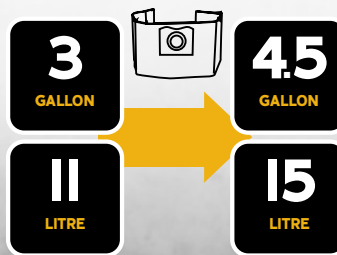

- Best For**
- Dry Fine Dust Particles

3. DUST COLLECTION BAGS

Dust collection bags, an additional option for select vacs, come in 3 sizes. They trap dry debris and fine dust in a bag making dry disposal easier and more convenient. It is recommended to always use a cartridge filter in conjunction with a dust collection bag.