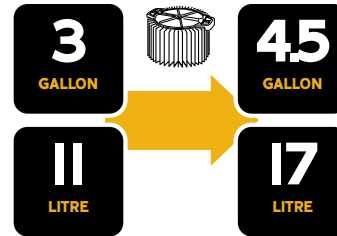

WORKSHOP[®] MD

WET/DRY VACS

WET/DRY VAC FILTER GUIDE

Find the correct filter for your application & Wet/Dry Vac

CHOOSE THE RIGHT FILTER FOR YOUR VAC

I. CHOOSE YOUR VAC SIZE

WORKSHOP cartridge filters come in 2 sizes:

- 3-4.5 gallon (11-17 L) WORKSHOP vacs plus the WS0500VA
- 5-20 gallon (19-72 L) WORKSHOP vacs except the WS0500VA

Use WS11045F or WS12045F
Depending on filtration

WS21200F, WS22200F, WS23200F, or WS24200F
Depending on application and filtration