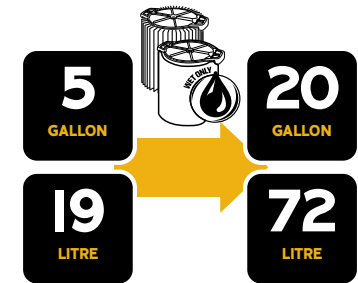

WORKSHOP[®] MD

WET/DRY VACS

WET/DRY VAC FILTER GUIDE

Find the correct filter for your application & Wet/Dry Vac

CHOOSE THE RIGHT FILTER FOR YOUR VAC

I. CHOOSE YOUR VAC SIZE

WORKSHOP cartridge filters come in 2 sizes:

- 3-4.5 gallon (11-17 L) WORKSHOP vacs plus the WS0500VA
- 5-20 gallon (19-72 L) WORKSHOP vacs except the WS0500VA

Use WS11045F or WS12045F
Depending on filtration

WS21200F, WS22200F, WS23200F, or WS24200F
Depending on application and filtration