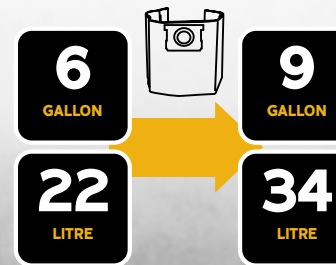

CHOOSE THE RIGHT FILTER FOR YOUR VAC

I. CHOOSE YOUR VAC SIZE

WORKSHOP cartridge filters come in 2 sizes:

- 3-4.5 gallon (11-17 L) WORKSHOP vacs plus the WS0500VA
- 5-20 gallon (19-72 L) WORKSHOP vacs except the WS0500VA

Use WS11045F or WS12045F
Depending on filtration

WS21200F, WS22200F, WS23200F, or WS24200F
Depending on application and filtration

2. DETERMINE LEVEL OF FILTRATION OR APPLICATION

The level of filtration you desire or application requirements determine which of the filters you need for your WORKSHOP wet/dry vac.

1. **For**
2. High-Volume Liquid
   - Water-Borne Debris

1. **Best For**
2. Sawdust
   - Typical Basement, Garage, or Car Dirt

1. **Best For**
2. Same as WS21200F
   - Drywall Dust
   - Cement Dust
   - Cold Ashes
     - Fireplace
     - BBQ Grill
   - Fine Powders
     - Flour
     - Talcum/Baby Powder
     - Chalk

1. **Best For**
2. Same as WS22200F
   - Pet Dander
   - Pollens
   - Allergens
   - Fine Indoor Particles
     - Upholstery
     - Dust Mites
     - Mold Spores
     - Dryer Lint
     - Furnace Filter

1. **Best For**
2. Dry Fine Dust Particles

3. DUST COLLECTION BAGS

Dust collection bags, an additional option for select vacs, come in 3 sizes. They trap dry debris and fine dust in a bag making dry disposal easier and more convenient. It is recommended to always use a cartridge filter in conjunction with a dust collection bag.

WS32090F